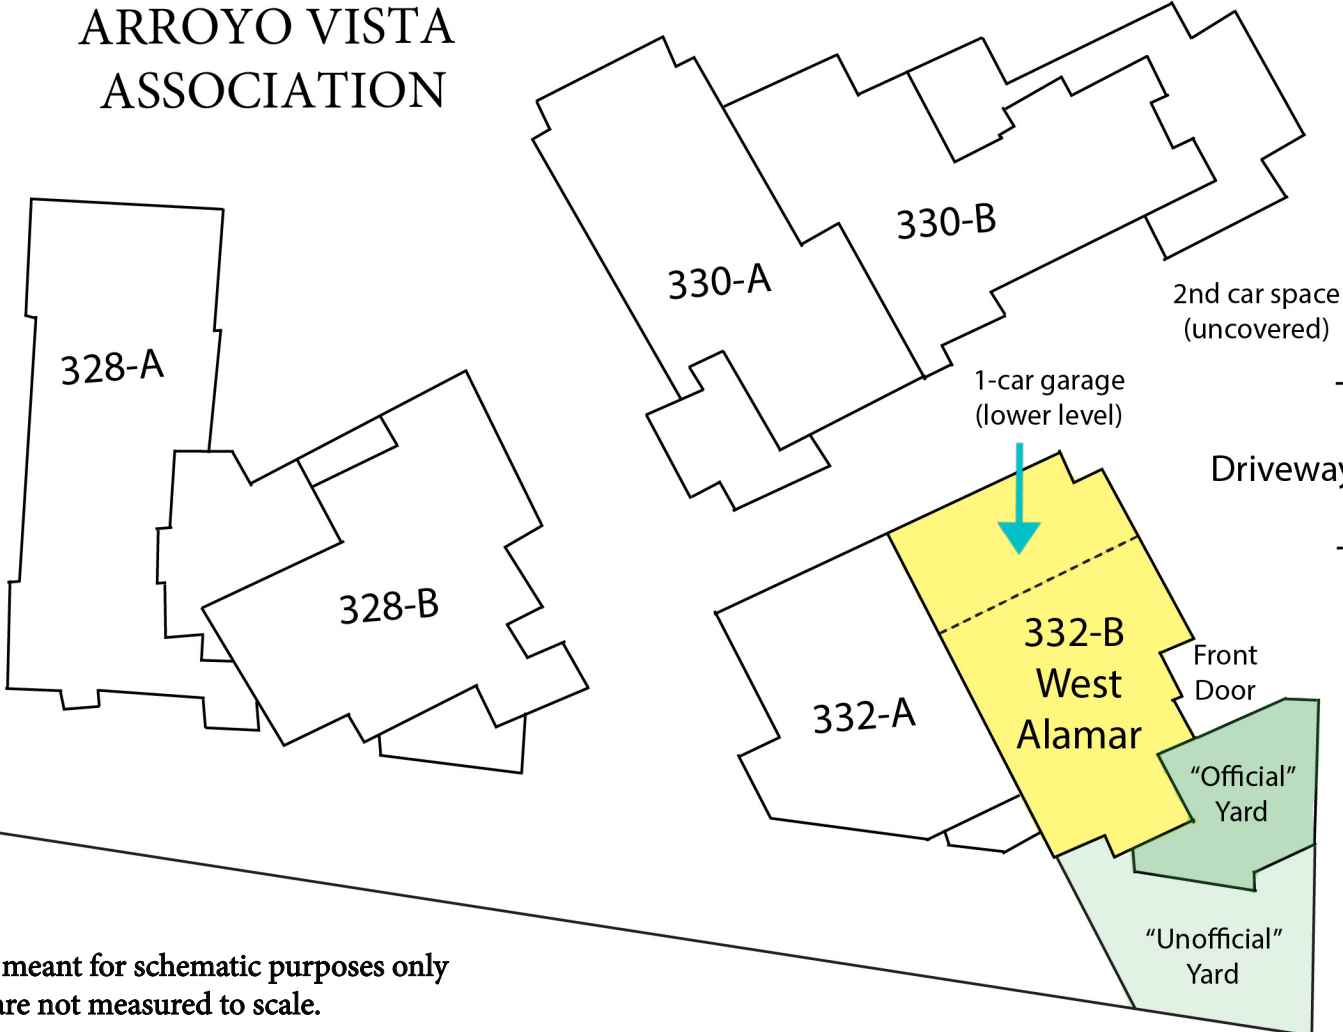

# SITE PLAN

## 332-B WEST ALAMAR, SANTA BARBARA, CA

Castillo Street

West Alamar Avenue

ARROYO VISTA ASSOCIATION

Tallant Road

Depictions are meant for schematic purposes only and are not measured to scale.